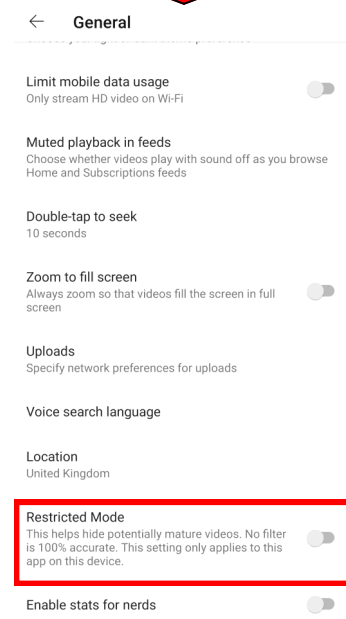

YouTube App Restricted Mode

Want to know how to keep in control when your child goes on YouTube? Here is how you do it....

- ◆ Open the YouTube app and click on the Profile picture in the top corner.
- ◆ Tap the **Settings** option
- ◆ Tap on **General**
- ◆ Scroll down until you see **Restricted Mode** and tap on it

This will limit access to inappropriate content but at present cannot be locked so be aware that children can turn it off. Alternatively you can use the YouTube Kids App instead

To learn more about parental controls visit the Internet Matters website