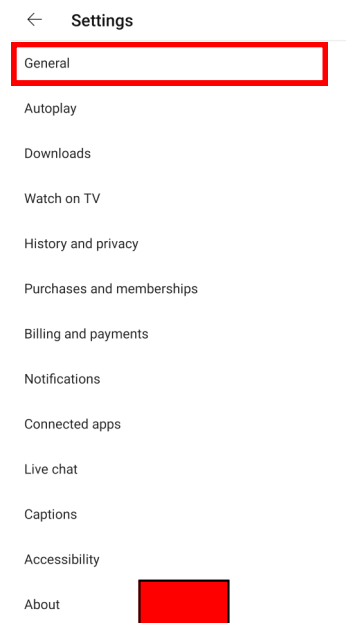

YouTube App Restricted Mode

Want to know how to keep in control when your child goes on YouTube? Here is how you do it....

- ◆ Open the YouTube app and click on the Profile picture in the top corner.
- ◆ Tap the **Settings** option
- ◆ Tap on **General**
- ◆ Scroll down until you see **Restricted Mode** and tap on it

This will limit access to inappropriate content but at present cannot be locked so be aware that children can turn it off. Alternatively you can use the YouTube Kids App instead

To learn more about parental controls visit the Internet Matters website