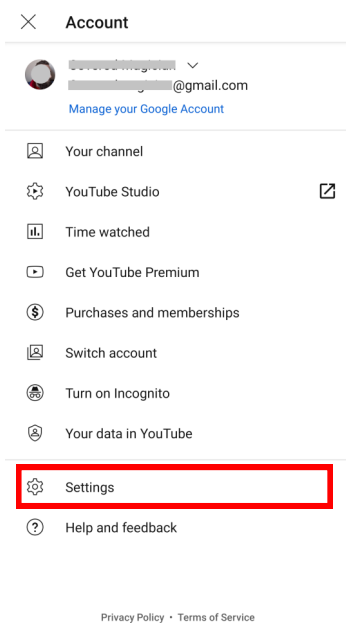

YouTube App Restricted Mode

Want to know how to keep in control when your child goes on YouTube? Here is how you do it....

- ◆ Open the YouTube app and click on the Profile picture in the top corner.
- ◆ Tap the **Settings** option
- ◆ Tap on **General**
- ◆ Scroll down until you see **Restricted Mode** and tap on it

This will limit access to inappropriate content but at present cannot be locked so be aware that children can turn it off. Alternatively you can use the YouTube Kids App instead

To learn more about parental controls visit the Internet Matters website