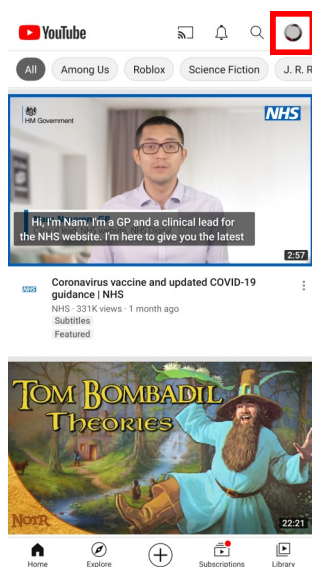

YouTube App Restricted Mode

Want to know how to keep in control when your child goes on YouTube? Here is how you do it....

- ◆ Open the YouTube app and click on the Profile picture in the top corner.
- ◆ Tap the **Settings** option
- ◆ Tap on **General**
- ◆ Scroll down until you see **Restricted Mode** and tap on it

This will limit access to inappropriate content but at present cannot be locked so be aware that children can turn it off. Alternatively you can use the YouTube Kids App instead

To learn more about parental controls visit the Internet Matters website